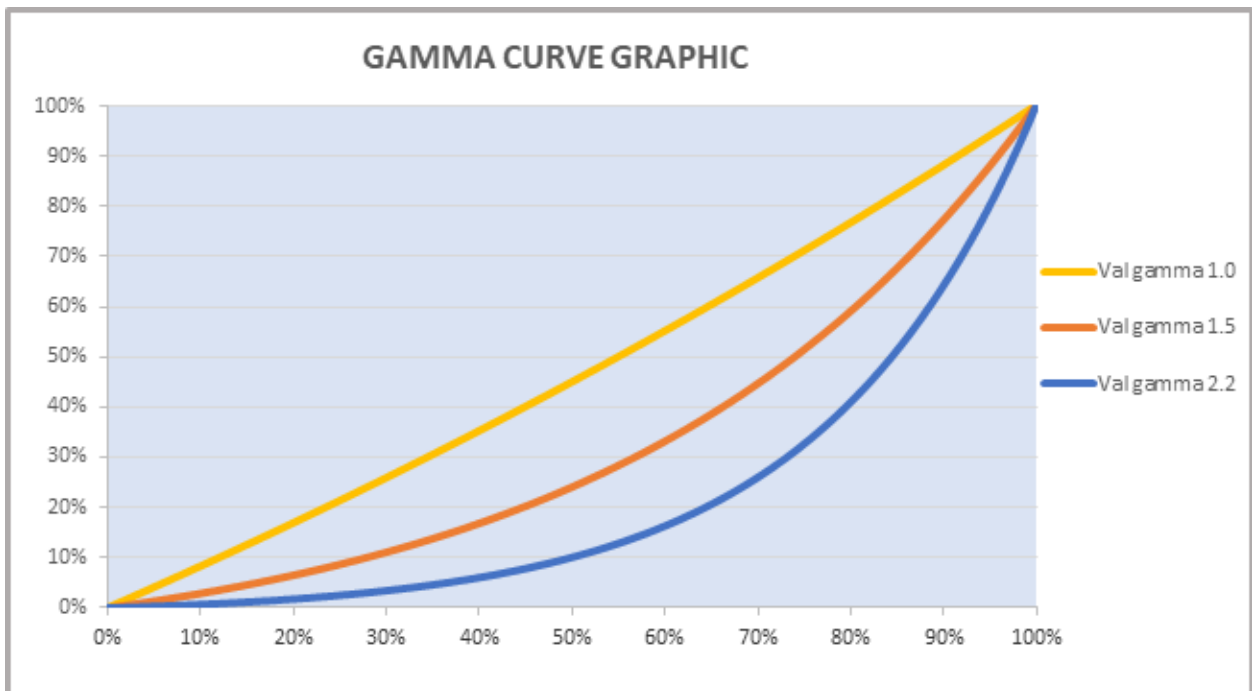

IMPORTANT NOTE: Dimmer Curve 5 has all the Leds synchronized, for balanced behavior in white.