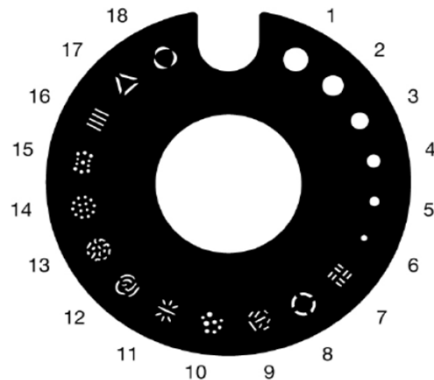

Sharpy X spot (CLAY PAKY GOBO)

Rotating GOBO Wheel (基本)

0	1	2	3	4	5	6	7	8
Open								

Sharpy X spot (EL GOBO)

Rotating GOBO Wheel (Custom)

0	1	2	3	4	5	6	7	8
Open	 ICE BREAKUP	 Block Block				 Bar [DHA]	 Time Machine	 Stardust

Color Wheel

FIX GOBO Wheel

Animation Disc