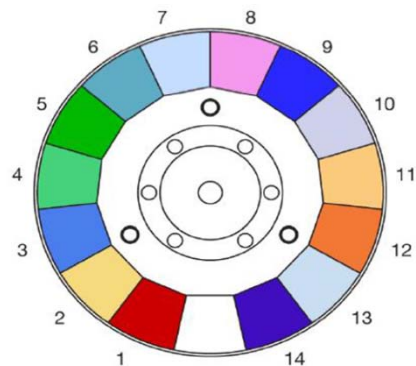

Sharpy X spot (CLAY PAKY GOBO)

Rotating GOBO Wheel (基本)

0	1	2	3	4	5	6	7	8
Open								

Sharpy X spot (EL GOBO)

Rotating GOBO Wheel (Custom)

0	1	2	3	4	5	6	7	8
Open	 ICE BREAKUP	 Block Block				 Bar [DHA]	 Time Machine	 Stardust

Color Wheel

FIX GOBO Wheel

Animation Disc