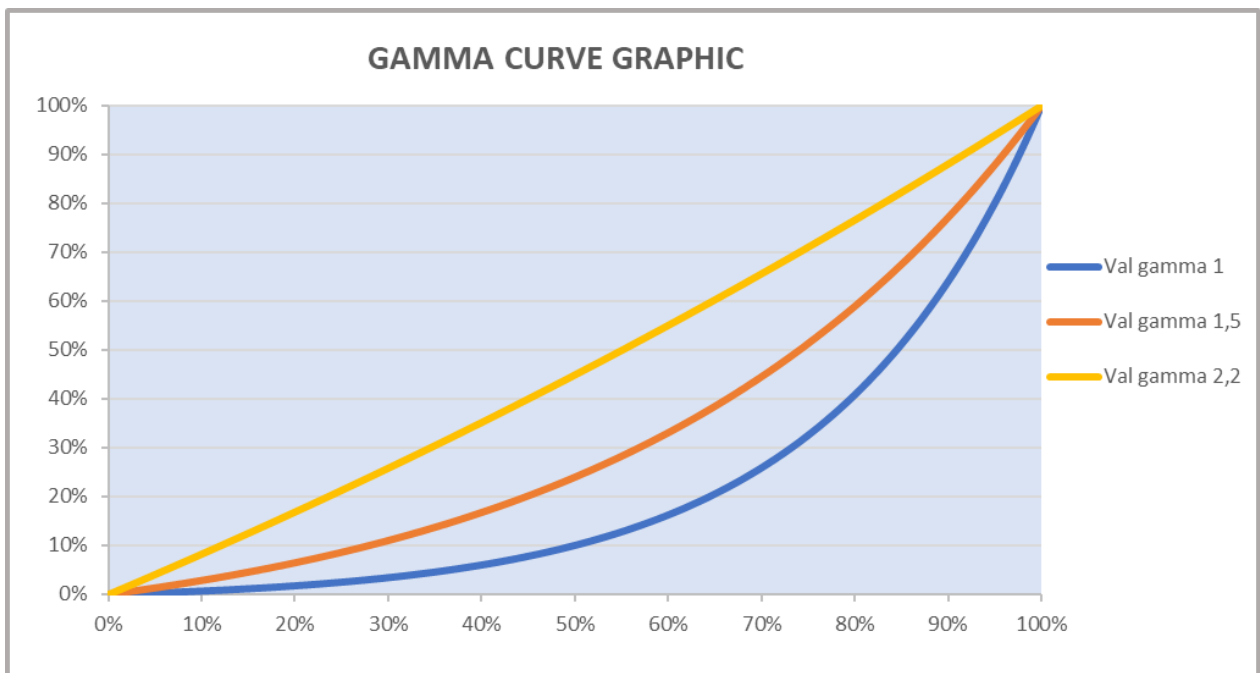

MACRO COLOR

Bit value	LEE Filter reference	Function	Bit value	LEE Filter reference	Function
0-9	--	Macro Color OFF	126	116	Med Blu Green
10	--	Red	127	117	Steel Blue
11	--	Green	128	118	Light Blue
12	--	Blue	129-130	119	Dark Blue
13	--	Cyan	131-133	121	Leaf Green
14	--	Yellow	134-135	124	Dark Green
15	--	Magenta	136-137	126	Mauve
16	--	White 7000K	138-141	128	Bright Pink
17	--	White 3700K	142-144	132	Medium Blue
18	--	White 5000K	145	135	Deep Golden Amber
19	--	Black	146	136	Pale Lavender
20-22	10	Medium Yellow	147-148	137	Special Lavender
23-26	13	Straw Tint	149-150	139	Primary Green
27-28	17	Surprise Peach	151-156	141	Bright Blue
29	19	Fire	157-161	147	Apricot
30	20	Medium Amber	162-167	152	Pale Gold
31	21	Gold Amber	168-171	158	Deep Orange
32-34	22	Dark Amber	172-173	162	Bastard Amber
35-44	25	Sunrise Red	174	164	Flame Red
45	35	Light Pink	175-178	165	Daylight Blue
46-48	36	Medium Pink	179	169	Lilac Tint
49-61	39	Pink Carnation	180-183	170	Deep Lavender
62-67	52	Light Lavender	184-190	174	Dark Steel Blue
68-77	58	Lavender	191-206	181	Congo Blue
78-88	68	Sky Blue	207	197	Alice Blue
89-99	79	Just Blue	208	--	Dirty White
100-109	90	Dark Yellow Green	209-255	--	White
110-111	100	Spring Yellow			
112	102	Light Amber			
113	103	Straw			
114	104	Deep amber			
115-116	105	Orange			
117	107	Light Rose			
118	108	English Rose			
119	109	Light Salmon			
120	110	Middle Rose			
121-122	111	Dark Pink			
123-124	113	Magenta			
125	115	Peacock Blue