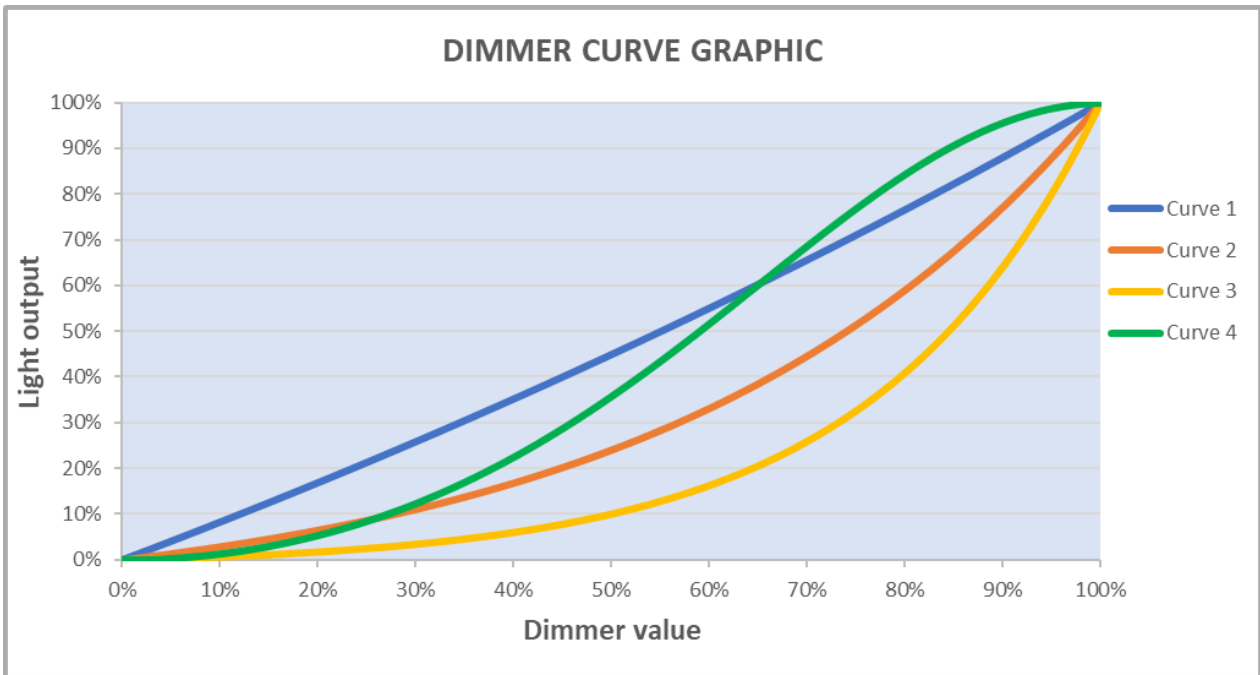

MACRO COLOR

Bit value	LEE Filter reference	Function	Bit value	LEE Filter reference	Function
0-9	--	Macro Color OFF	126	116	Med Blu Green
10	--	Red	127	117	Steel Blue
11	--	Green	128	118	Light Blue
12	--	Blue	129-130	119	Dark Blue
13	--	Cyan	131-133	121	Leaf Green
14	--	Yellow	134-135	124	Dark Green
15	--	Magenta	136-137	126	Mauve
16	--	White 7000K	138-141	128	Bright Pink
17	--	White 3700K	142-144	132	Medium Blue
18	--	White 5000K	145	135	Deep Golden Amber
19	--	Black	146	136	Pale Lavender
20-22	10	Medium Yellow	147-148	137	Special Lavender
23-26	13	Straw Tint	149-150	139	Primary Green
27-28	17	Surprise Peach	151-156	141	Bright Blue
29	19	Fire	157-161	147	Apricot
30	20	Medium Amber	162-167	152	Pale Gold
31	21	Gold Amber	168-171	158	Deep Orange
32-34	22	Dark Amber	172-173	162	Bastard Amber
35-44	25	Sunrise Red	174	164	Flame Red
45	35	Light Pink	175-178	165	Daylight Blue
46-48	36	Medium Pink	179	169	Lilac Tint
49-61	39	Pink Carnation	180-183	170	Deep Lavender
62-67	52	Light Lavender	184-190	174	Dark Steel Blue
68-77	58	Lavender	191-206	181	Congo Blue
78-88	68	Sky Blue	207	197	Alice Blue
89-99	79	Just Blue	208	--	Dirty White
100-109	90	Dark Yellow Green	209-255	--	White
110-111	100	Spring Yellow			
112	102	Light Amber			
113	103	Straw			
114	104	Deep amber			
115-116	105	Orange			
117	107	Light Rose			
118	108	English Rose			
119	109	Light Salmon			
120	110	Middle Rose			
121-122	111	Dark Pink			
123-124	113	Magenta			
125	115	Peacock Blue