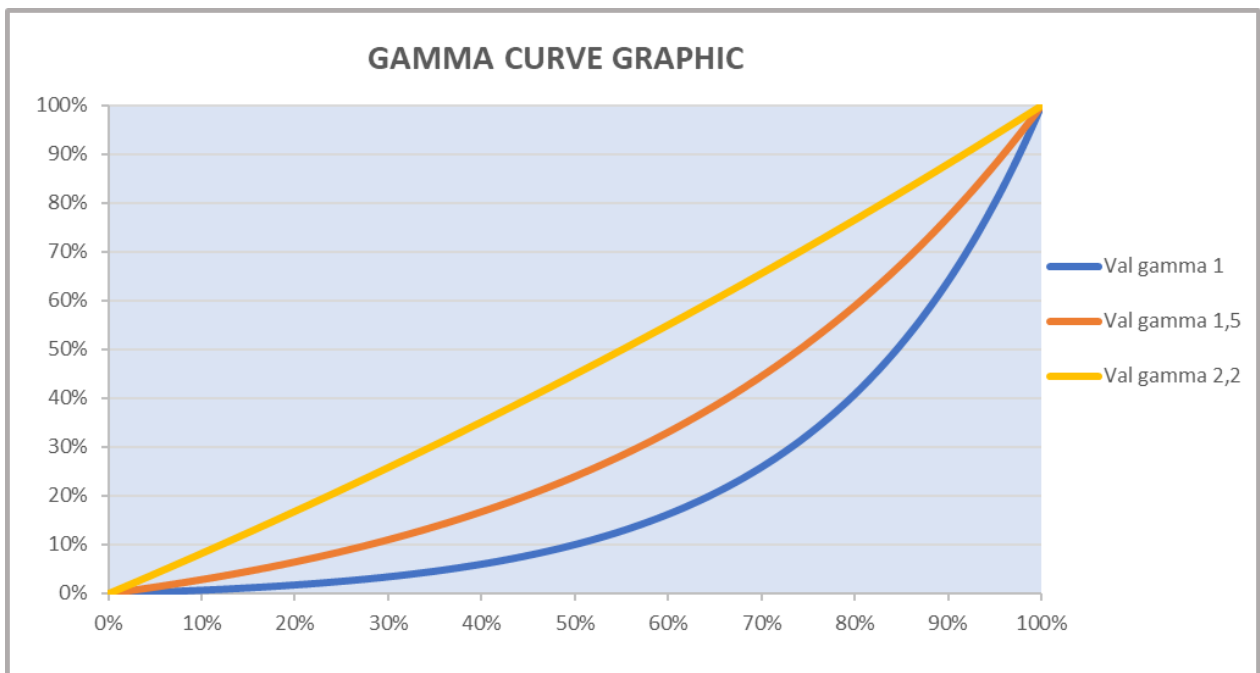

IMPORTANT NOTE: Dimmer Curve 5 has all the Leds synchronized, for balanced behavior in white.