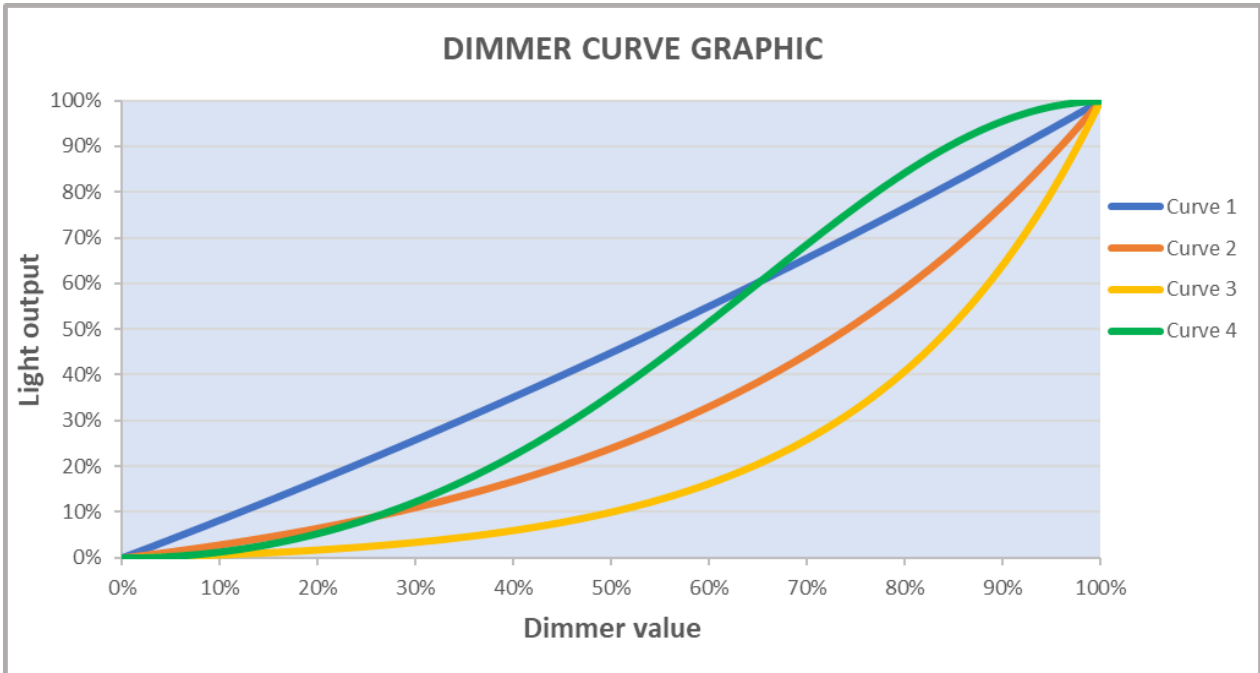

IMPORTANT NOTE: Dimmer Curve 5 has all the Leds synchronized, for balanced behavior in white.